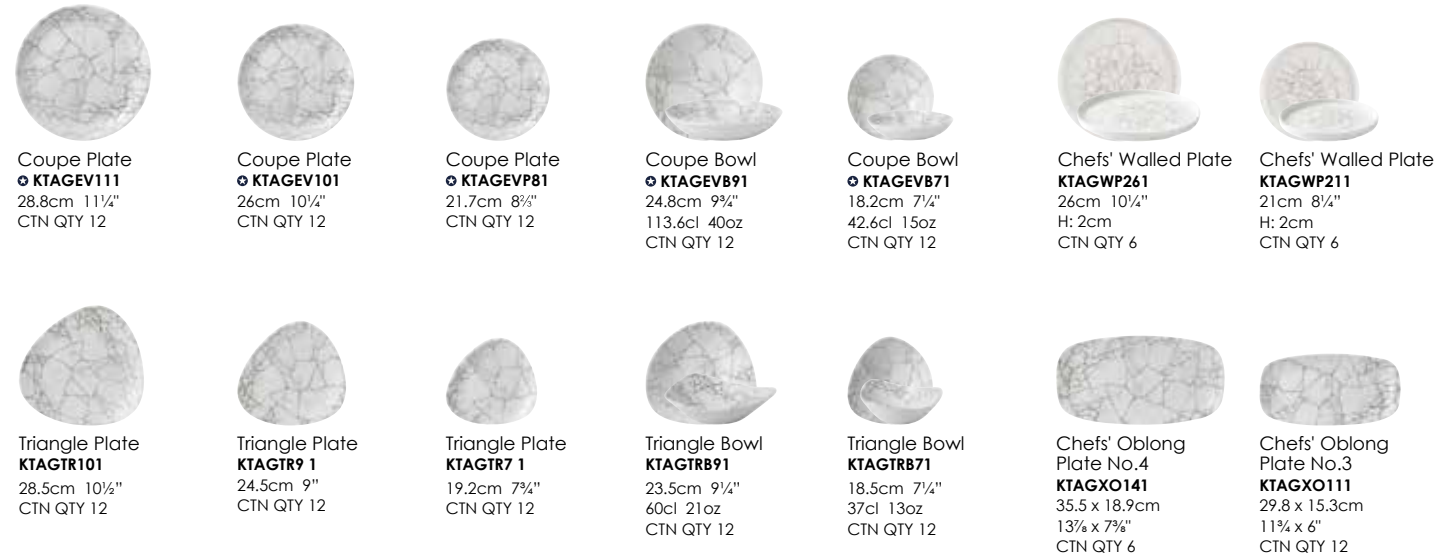

KINTSUGI ITEM RANGE | AGATE GREY