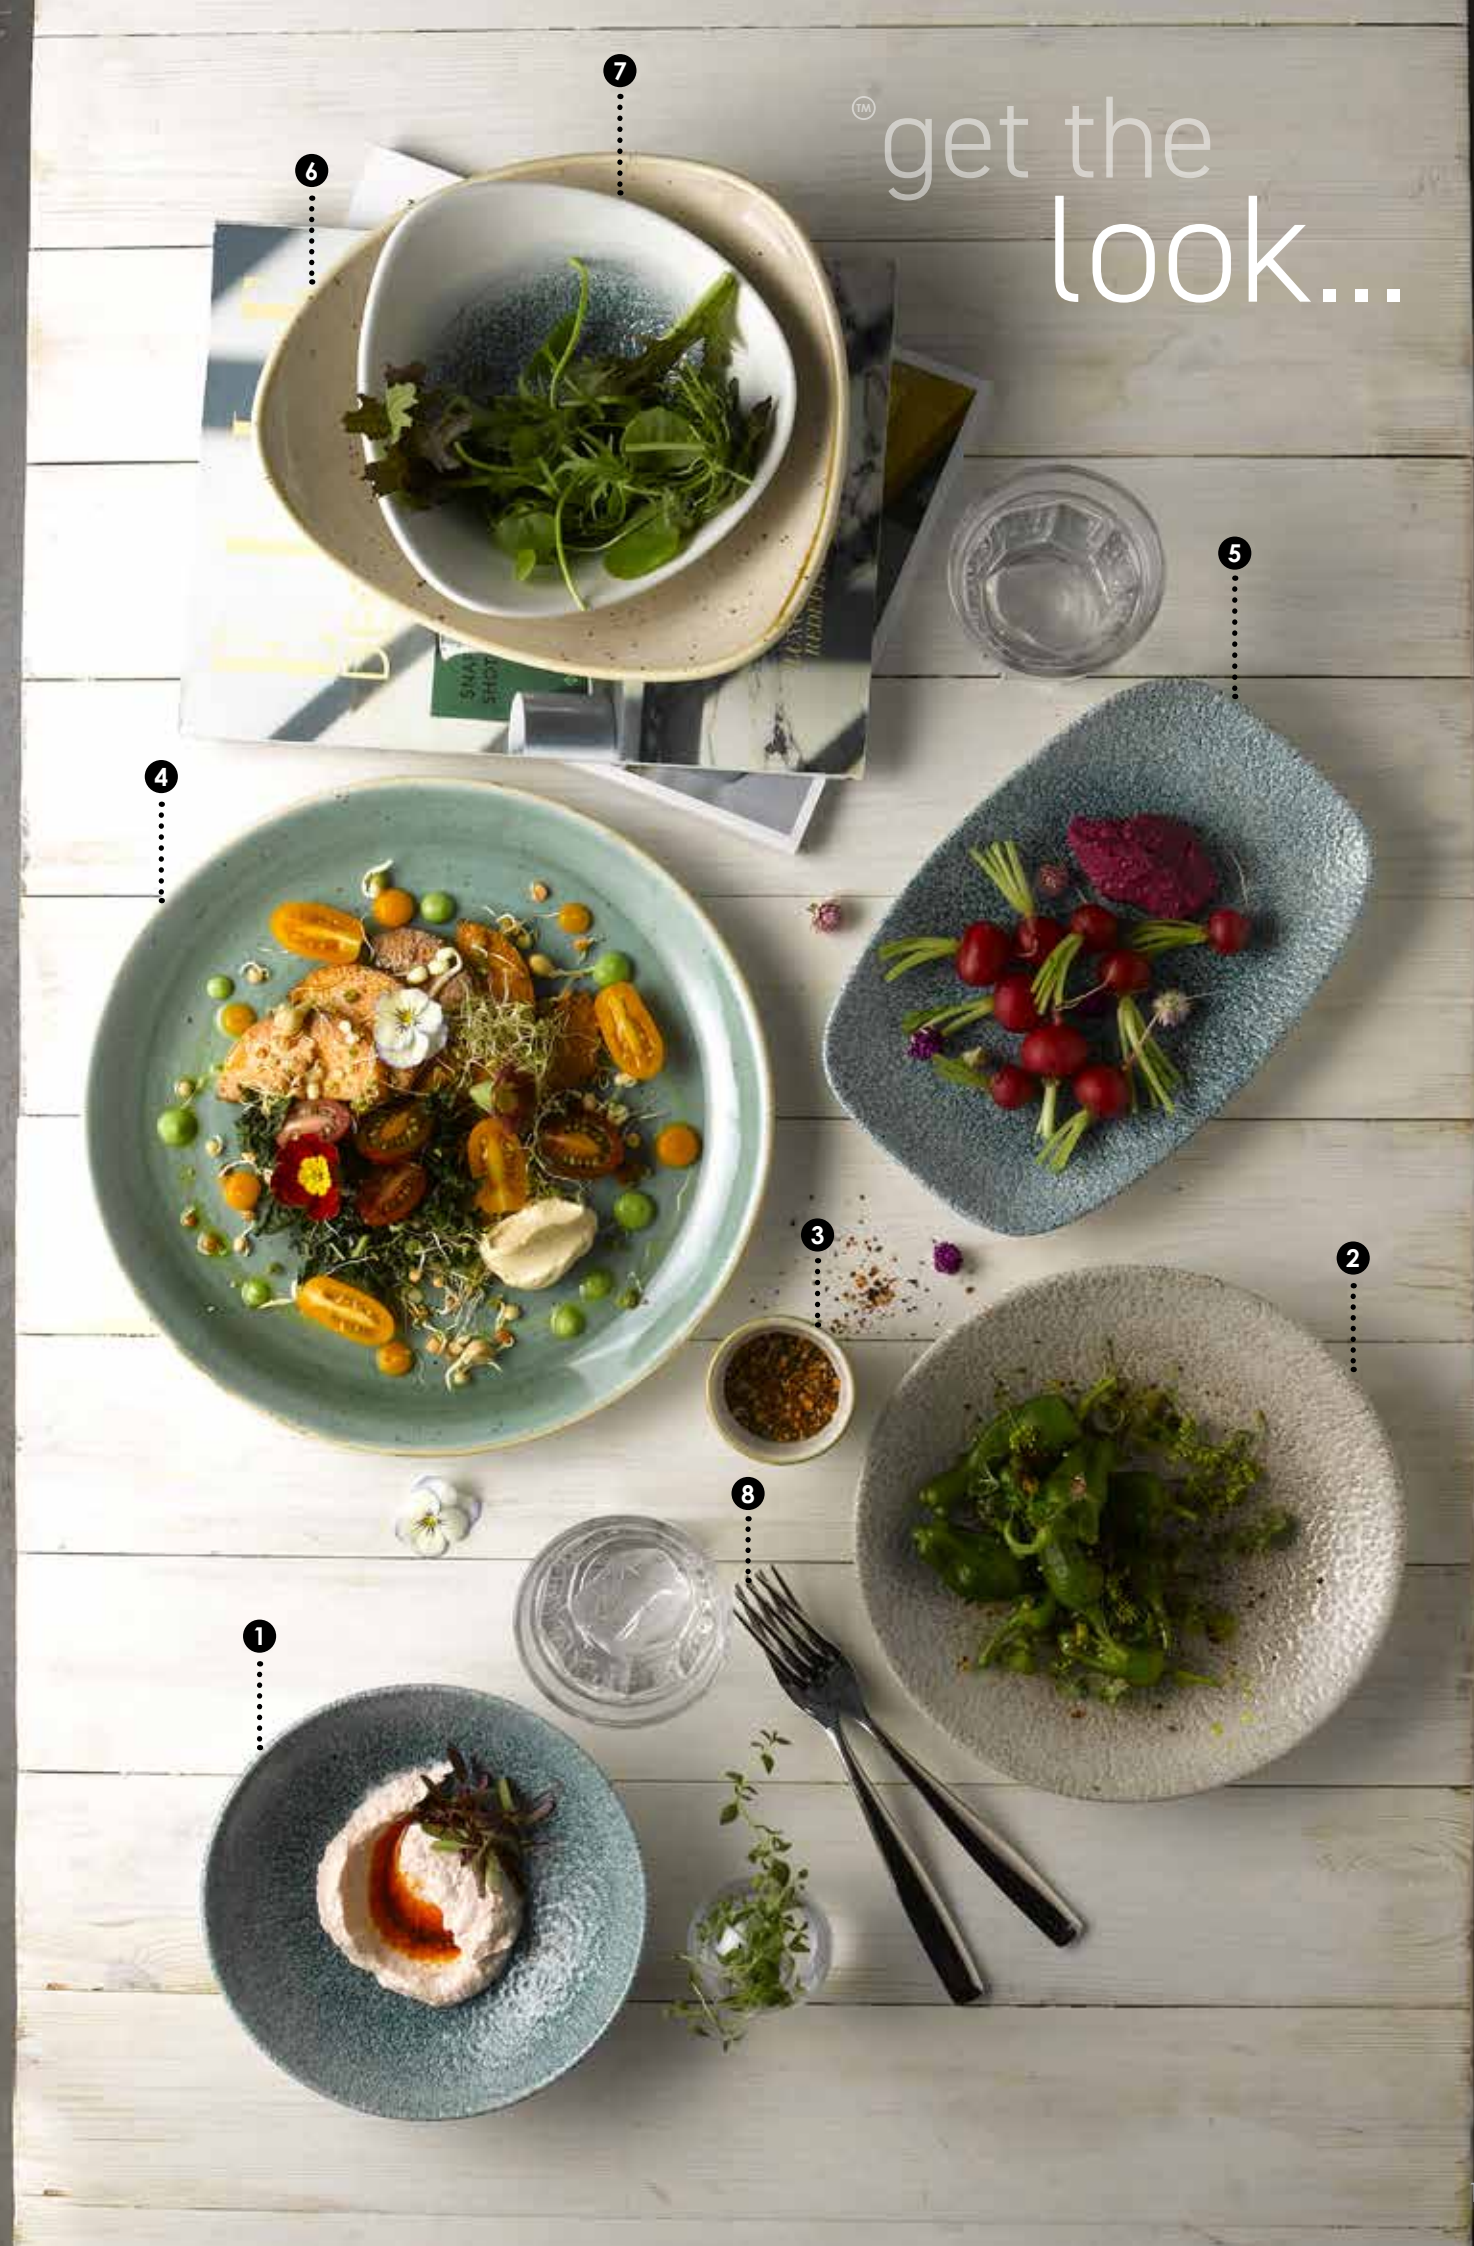

Studio Prints Raku
RKJGOB21
See Page 38

Stonecast
SNMSTRB91

Studio Prints Raku
RKJGTRB71
See Page 38

Profile Cutlery
PR

get the look...

get the look...

Industrial

The raw materials and dark tones of industrial interiors are combined with exposed pipes and bricks to create spacious, urban restaurant settings.