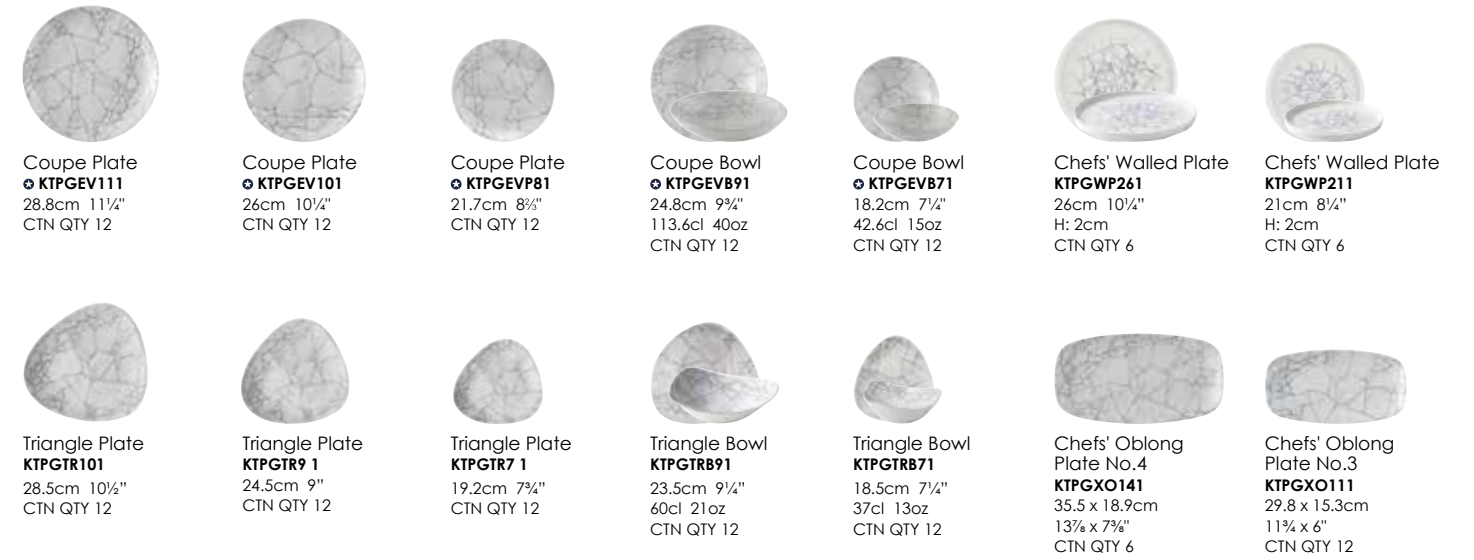

KINTSUGI ITEM RANGE | PEARL GREY