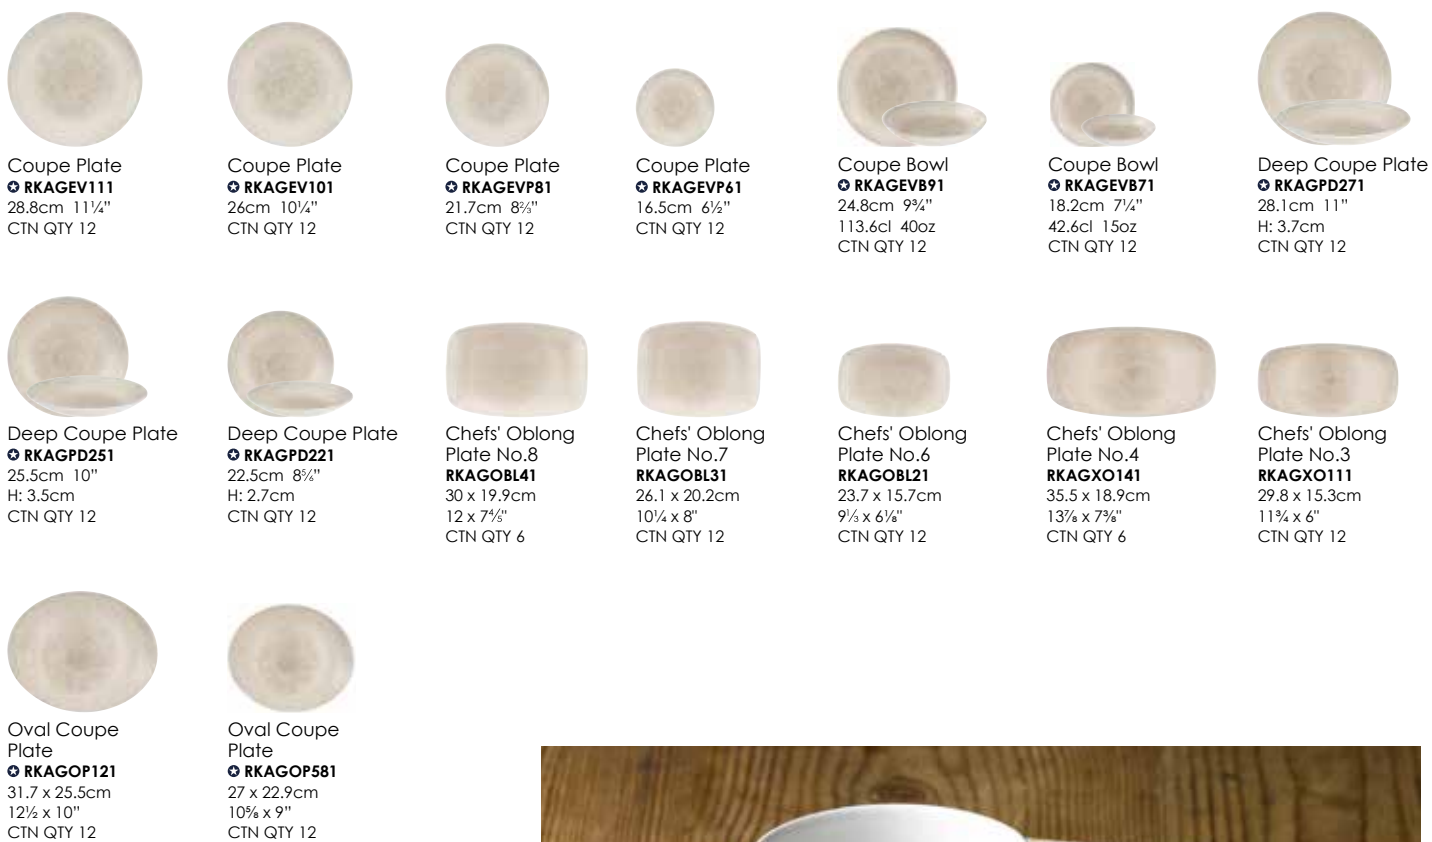

RAKU ITEM RANGE | AGATE GREY