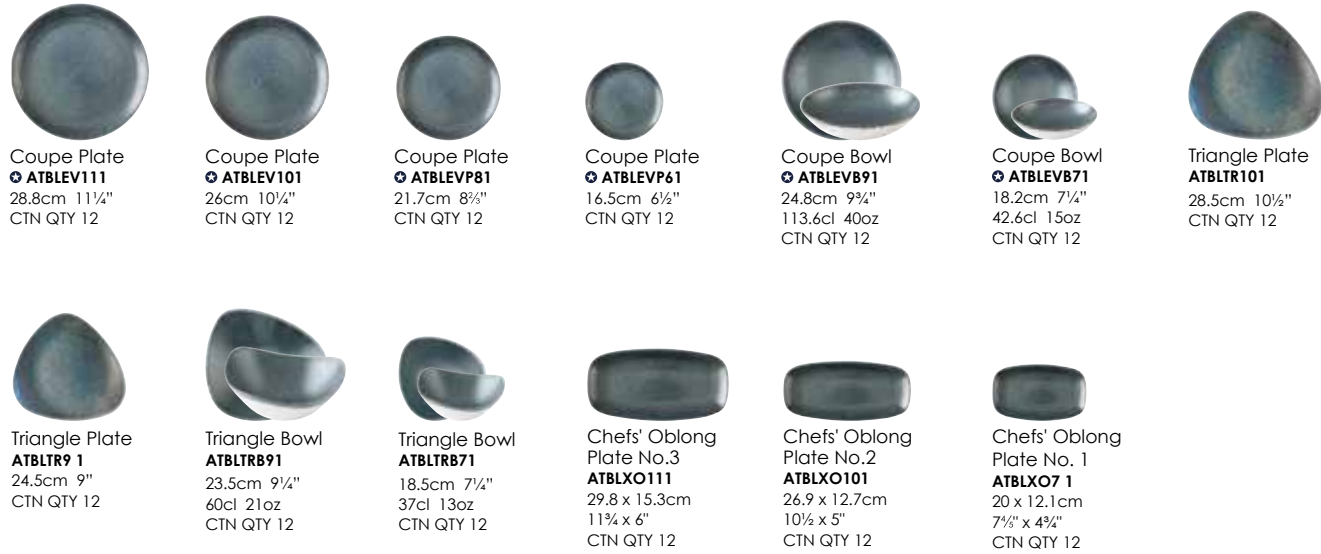

ASTRO ITEM RANGE | BLUE